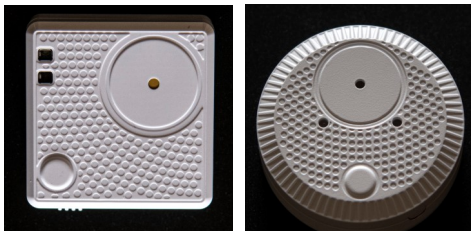

Ninja Extreme

Information

IR Ninja Extreme Smart Tag, small & compact, powerful & robust. The new push button feature once pressed activates the IR Ninja Extreme Smart Tag. When the tag has been deactivated the slide lever will automatically open allowing for an easy release. (One Handed Operation) The new full-size plunger covers a greater surface area, this eliminates false alarms. With the addition of our new slick adhesive backing, designed to securely adhere to round or odd shaped packaging for that secure fit.

WG's audible/visual remote alarm sounds once an attempt or an attack has been made to the smart tag. This remote can detect an attack on a tag up to 40 ft away via WG's smart technology.

Cloud based data storage is available at no additional charge through WI-FI access. This allows the LP or AP departments to forensically investigate and track alarm activity with video by store, department and time of day.

The IR Smart Detacher is also a deactivator.

Smart electronics surrounding the magnet emit a coded IR signal that disarms the smart tag upon detachment. Now the tag can be removed without self-arming. Any attempt to use any other detacher or magnetic material to remove the IR Smart device will result in a self-arming.

The IR Smart Detacher can also detach any other hard tag. It is available in a desktop, a handheld multi-functional, or flush mounted version which can be installed into your cash wrap.

(Available in 3 alarm)