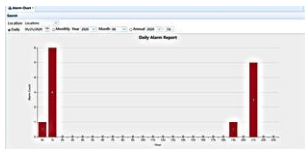

One Piece Smart Tag

WG Security Products - Securing Retail, Empowering Efficiency

Introduction: Experience a new era in retail security with the WG One-Piece Smart Tag—a game-changer that simplifies the tagging process, enhances customer safety, and fortifies your merchandise against theft.

Key Features:

Integrated Pin Technology:

Streamline the tagging process from two steps to one.

Empower retailers to focus more on sales, not in-store tagging.

Safety First Design:

Integrated pin allows worry-free removal at self-checkout.

Sleek, rounded edges and a sloping design make unauthorized removal nearly impossible.

Available in 58 kHz or 8.2 MHz technology for maximum protection.

Tamper-Proof and Efficient:

Most effective, tamper-proof tag in the industry.

One-piece design eliminates the need to sort pins separately.

Speeds up the checkout process with easy tag removal at the point-of-sale.

RFID Version Available: Offers item-level protection upon request.

Revolutionary Security Technology:

Audible/visual remote alarm alerts from up to 100 feet away.

Proactive in-store prevention to deter theft and minimize potential escalations.

Complimentary cloud storage:

Empowers LP or AP departments to forensically investigate and track alarm activity by store, department, and time of day.

Get Your WG One-Piece Smart Tag Today: Experience the future of retail security and efficiency. Visit WG One-Piece Smart Tag <https://www.wgspi.com/intelligent-remote-software> to explore our innovative solutions and stay steps ahead of retail challenges.

Don't let theft compromise your profits—choose WG One-Piece Smart Tag for unparalleled security and peace of mind.

WG Security Products, Inc
591 West Hamilton Ave
Suite 260
Campbell, CA 95008
USA

Phone: 408 241 8000
E-mail: info@wgspi.com
www.wgspi.com