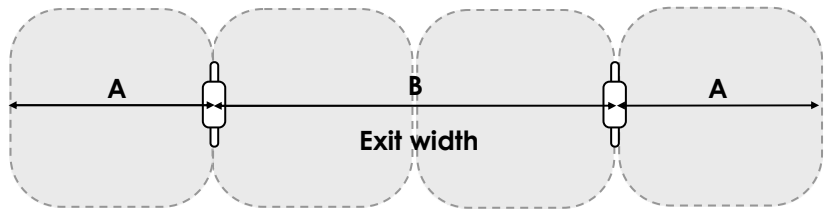

Detection Zones			
Tag Type	A	B	A
Label (potential)	3' (90cm)	6' (180cm)	3' (90cm)
Micro Shell, Micro Pencil, Lanyard Tag	3' (90cm)	6' (180cm)	3' (90cm)
Shell, Mid Pencil	4.3' (130cm)	8.5' (260cm)	4.3' (130cm)
Super Pencil	4.9' (150cm)	9.8' (300cm)	4.9' (150cm)

Notes:

- Environmental conditions may affect overall detection performance.
- WG hard tags are recommended for optimum performance. Labels are not manufactured by WG and may at times underperform, resulting in decreased detection performance.
- Avoid false alarms by maintaining a 5-foot zone between the antennas and tagged articles.

Product Codes:

WG WFAG   WiFi Ad Guard Pedestal
WG SPS-24   Smart Power Supply