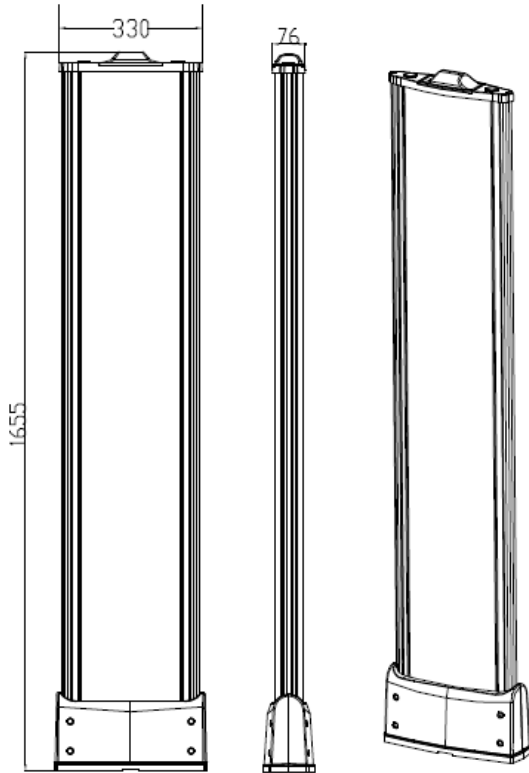

### Antenna

Operational Frequency: 58 kHz  
 Input Voltage: 24vac  
 Overall Dimensions: 65"x13"x3" (1655x330x76 mm)  
 Weight: Est. 48 lb (22 kg)  
 Base Dimensions: 14"x4.7" (356x120 mm)  
 Advertising Space: 10.83"x57.09" (275x1450 mm)

### Power Supply

Input: 100-120/220-240vac 50/60Hz  
 Current: 0.5A max  
 Output: 24vac  
 Ambient temperature: 0 ° - 40 ° C  
 Weight: 6.6 lb (3 kg)

Detection Zones			
Tag Type	A	B	A
Label (potential)	3' (90cm)	6' (180cm)	3' (90cm)
Micro Shell, Micro Pencil, Lanyard Tag	3' (90cm)	6' (180cm)	3' (90cm)
Shell, Mid Pencil	4.3' (130cm)	8.5' (260cm)	4.3' (130cm)
Super Pencil	4.9' (150cm)	9.8' (300cm)	4.9' (150cm)