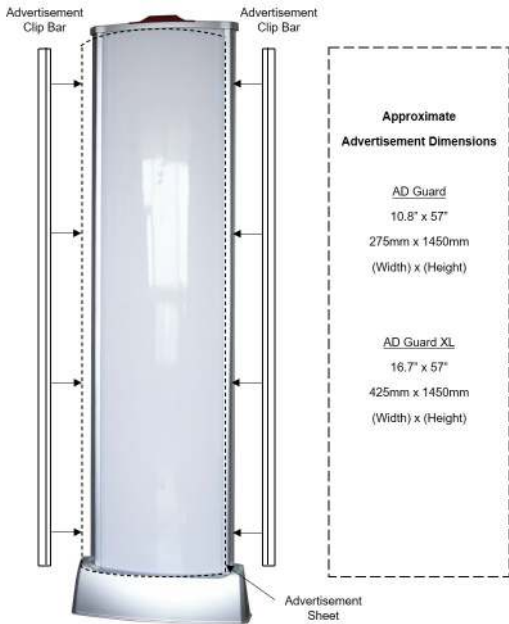

## WiFi Ad Guard Specifications

### Antenna

Operational Frequency: 58 kHz  
 Input Voltage: 24vac  
 Overall Dimensions: 65"x13"x3" (1655x330x76 mm)  
 Weight: Est. 48 lb (22 kg)  
 Base Dimensions: 14"x4.7" (356x120 mm)  
 Advertising Space: 10.83"x57.09" (275x1450 mm)

### Power Supply

Input: 100-120/220-240vac 50/60Hz  
 Current: 0.5A max  
 Output: 24vac  
 Ambient temperature: 0 ° - 40 ° C  
 Weight: 6.6 lb (3 kg)

Detection Zones			
Tag Type	A	B	A
Label (potential)	3' (90cm)	6' (180cm)	3' (90cm)
Micro Shell, Micro Pencil, Lanyard Tag	3' (90cm)	6' (180cm)	3' (90cm)
Shell, Mid Pencil	4.3' (130cm)	8.5' (260cm)	4.3' (130cm)
Super Pencil	4.9' (150cm)	9.8' (300cm)	4.9' (150cm)