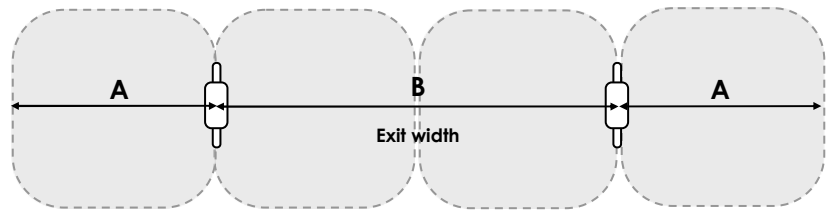

Detection Zones			
Tag Type	A	B	A
Label	3' (90cm)	6' (180cm)	3' (90cm)
Micro Shell, Micro Pencil, Lanyard Tag	3' (90cm)	6' (180cm)	3' (90cm)
Shell, Mid Pencil	4.3' (130cm)	8.5' (260cm)	4.3' (130cm)
Super Pencil	4.9' (150cm)	9.8' (300cm)	4.9' (150cm)

Notes:

- Environmental conditions may affect overall detection performance.
- WG hard tags are recommended for optimum performance. Labels are not manufactured by WG and may at times underperform, resulting in decreased detection performance.
- Avoid false alarms by maintaining a 5-foot zone between the antennas and tagged articles.

Product Codes

- WG WFIG WiFi Premier Guard Pedestal with Silver/Gray Trim
- WG-WFIG-B WiFi Premier Guard Pedestal with Black Trim
- WG-WFIG-W WiFi Premier Guard Pedestal with White Trim
- WG SPS-24 Smart Power Supply