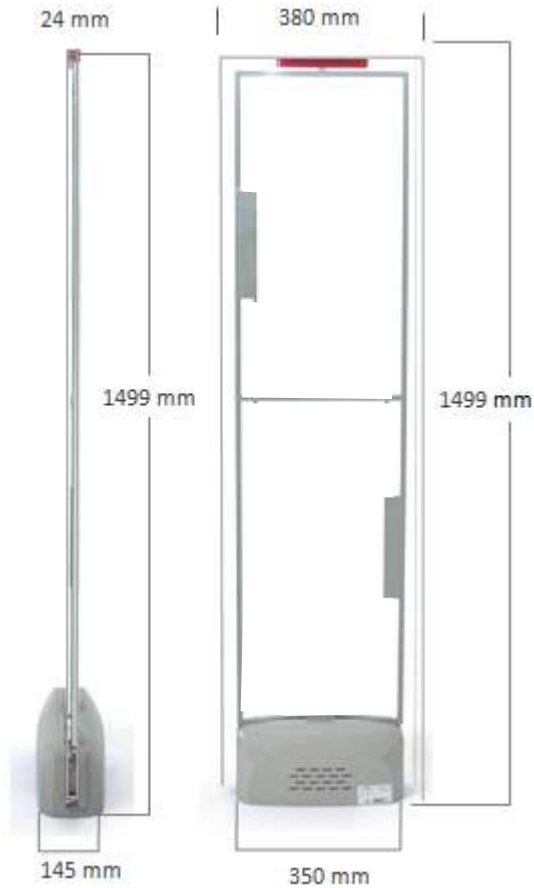

#### Acrylic Transparency with Elegance

Premier Guard employs the latest technology for powerful performance. Entrance widths up to 10 feet are protected with WG Super Pencils. It's elegant design fits perfectly with stylishly conscious decors. Premier Guard is available in stylish silver gray and elegant black trim.

### Antenna

Operational Frequency: 58 kHz  
 Input Voltage: 24vac  
 Overall Dimensions: 59"x15"x1" (1499x380x24 mm)  
 Weight: Est. 66 lb (30 kg)  
 Base Dimensions: 13.8"x5.7" (350x145 mm)

### Power Supply

Input: 100-120/220-240vac 50/60Hz  
 Current: 0.5A max  
 Output: 24vac  
 Ambient temperature: 0 ° - 40 ° C  
 Weight: 6.6 lb (3 kg)

Detection Zones			
Tag Type	A	B	A
Label	3' (90cm)	6' (180cm)	3' (90cm)
Micro Shell, Micro Pencil, Lanyard Tag	3' (90cm)	6' (180cm)	3' (90cm)
Shell, Mid Pencil	4.3' (130cm)	8.5' (260cm)	4.3' (130cm)
Super Pencil	4.9' (150cm)	9.8' (300cm)	4.9' (150cm)